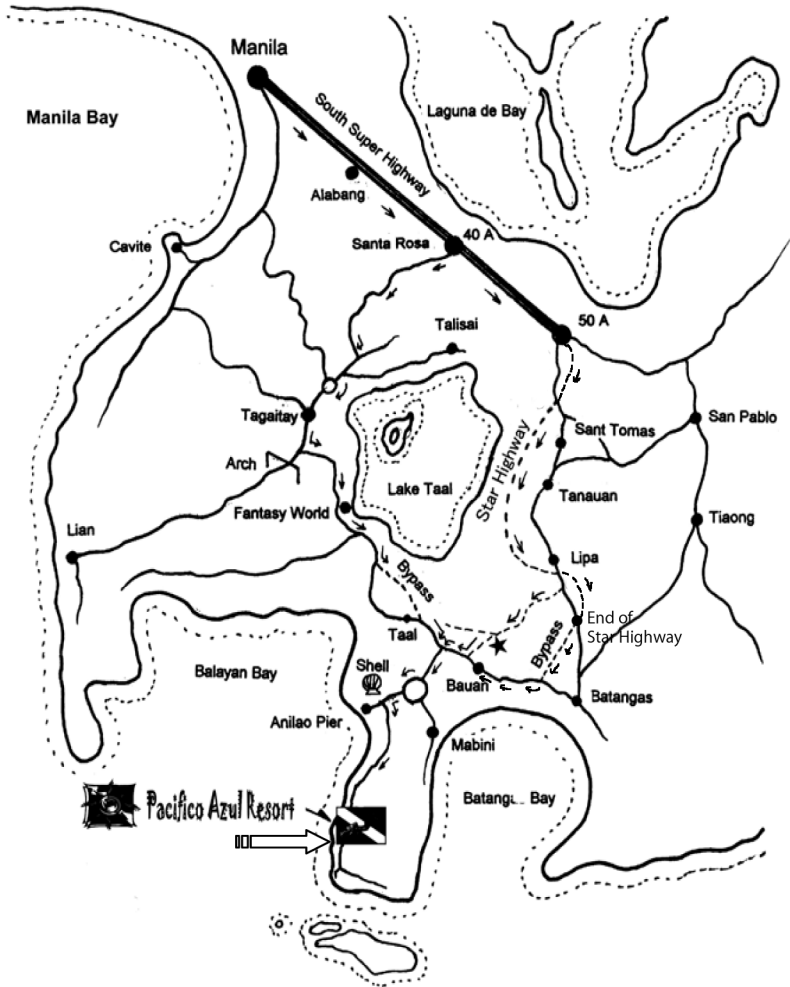

WAY TO Pacifico Azul Resort

Brgy Ligaya, Mabini, Batangas

Manila S. S. Highway → Star Highway → Batangas exit → Bauan → Anilao

Inquiries call : Makati office 830-3245
www.pacificblueasia.com
Email: yoshi@pacificblue.jp